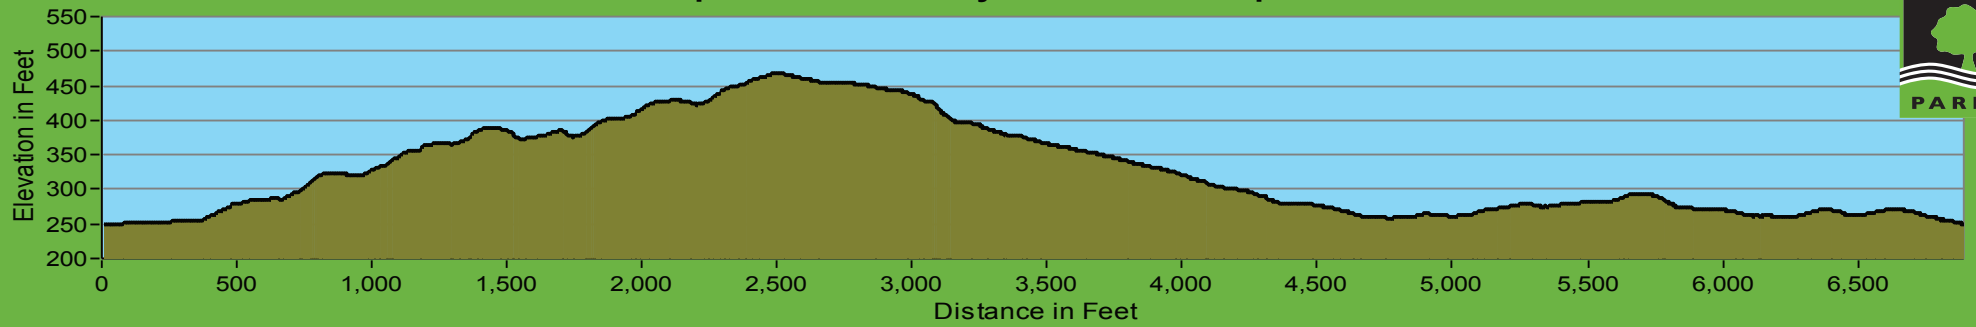

Junipero Serra County Park - Qual Loop Trail Profile

219 Foot Elevation Change / Profile begins and ends at Service road near Willow Picnic Shelter