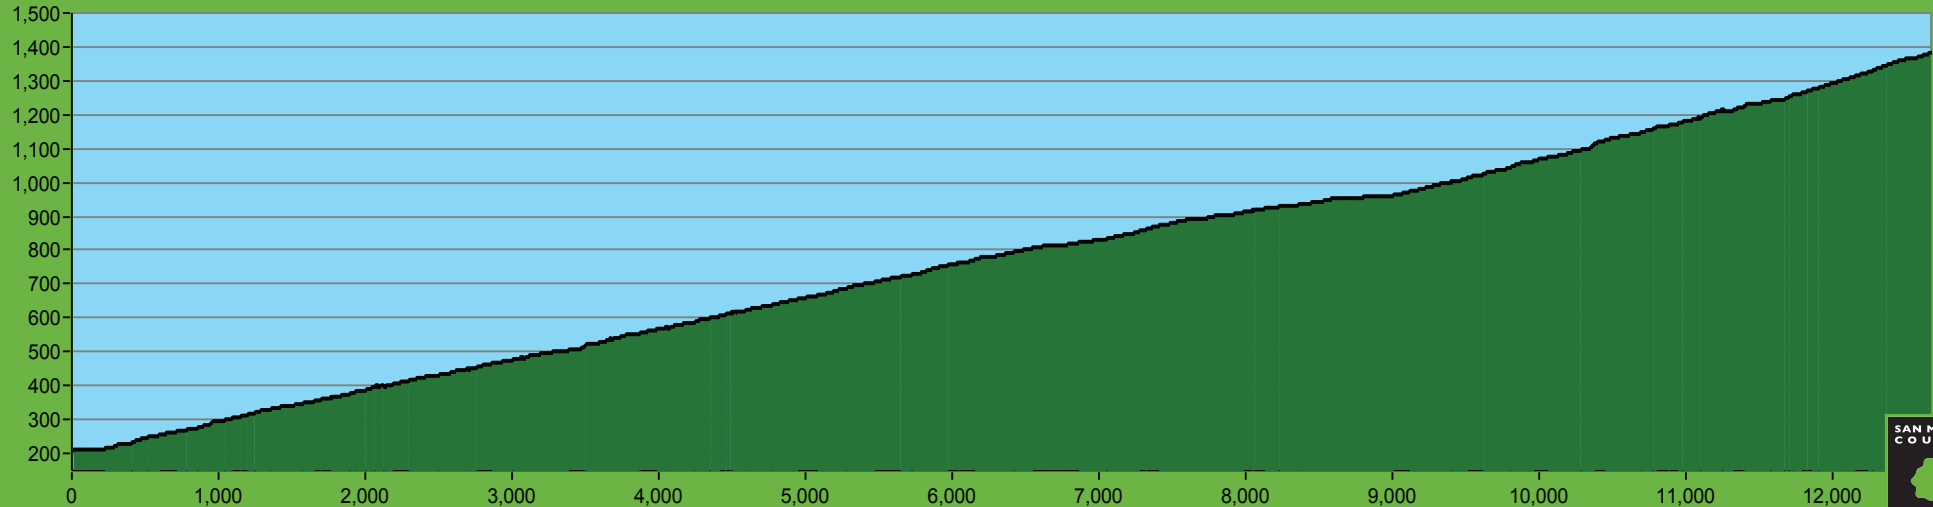

### San PedroValley Park - Montara Mountain Trail Profile

1174 Foot Elevation Change / Profile begins at Old Trout Loop and ends at mountain ridge