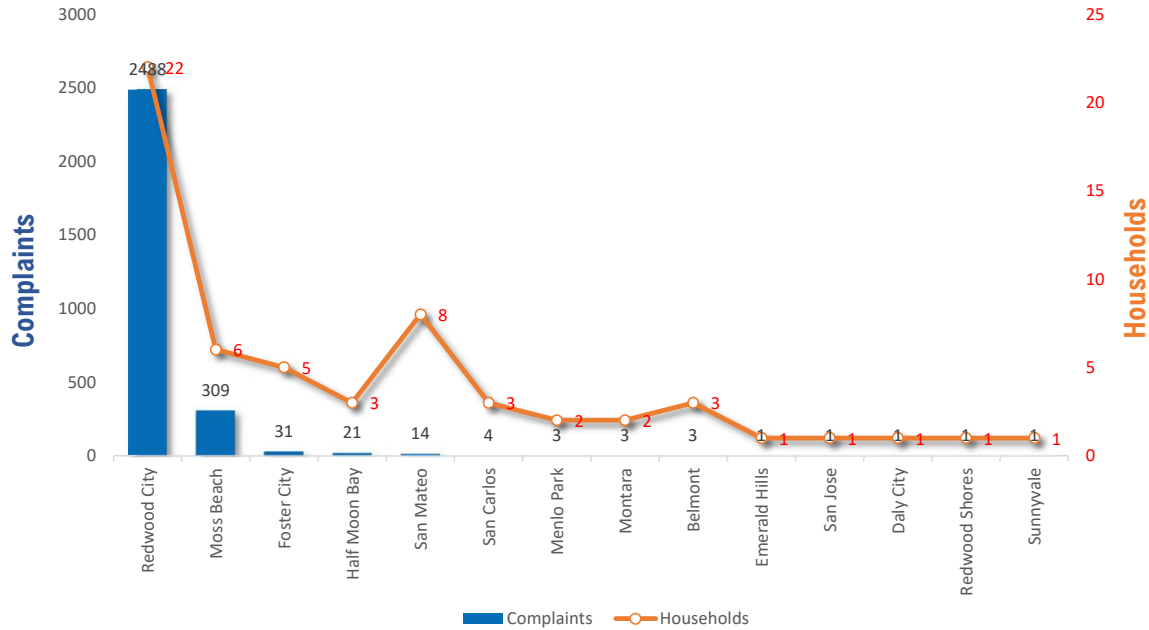

SAN MATEO COUNTY AIRPORTS

COMPLAINT REPORT

MAY - JUL 2024

3-Month Totals & Trends

59

Households

2,881

Comments

4,319

YTD

CITY	COMPLAINTS	HOUSEHOLDS	COMPLAINTS/ HOUSEHOLD
Redwood City	2,488	22	113.1
Moss Beach	309	6	51.5
Foster City	31	5	6.2
Half Moon Bay	21	3	7.0
San Mateo	14	8	1.8
San Carlos	4	3	1.3
Menlo Park	3	2	1.5
Belmont	3	3	1.0
Montara	3	2	1.5
Emerald Hills	1	1	1.0
Sunnyvale	1	1	1.0
Daly City	1	1	1.0
Redwood Shores	1	1	1.0
San Jose	1	1	1.0
Totals	2,881	59	48.8